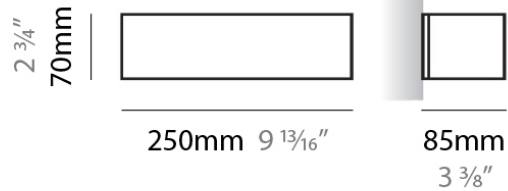

TOY SURFACE

D83139

GENERAL

Series: Toy
Brand: Panzeri
Division: Design
Mounting Type: Surface
Mounting Location: Wall
Subcategory: Ambient

PHYSICAL

Shape: Rectangle
Length (mm): 250
Length (in): 9 7/8
Height (mm): 70
Height (in): 2 3/4
Extension (mm): 85
Extension (in): 3 1/4
Light Distribution: Direct / Indirect
Weight (kg): 0.9
Weight (lbs): 2
Diffuser: Frost White Glass
Fixture Finish: SST
Fixture Material: Metal

ELECTRICAL

Number of Lamps: 1
Lamp Type: CFL
Bulb Included: Bulb Not Included
Total Output Wattage (W): 26
Max. Wattage Per Lamp (W): 26
Lamp Base: GX24-q3
Driver Included: Yes
Driver Type: Ballast - 120Vac - Non-dimming
Input Voltage (V): 120

LED

OPTICAL

RATINGS AND CERTIFICATIONS

Certified By: CSA Certified to UL and CSA Standards
IP rating: IP40