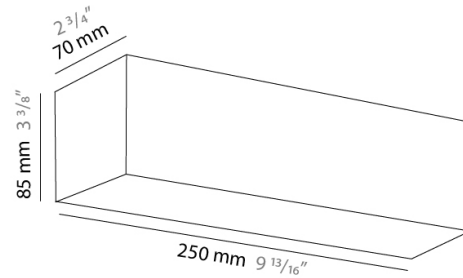

TOY SURFACE

D83281-WHI

GENERAL

Series: Toy _____

Brand: Panzeri _____

Division: Design _____

Mounting Type: Surface _____

Mounting Location: Wall _____

PHYSICAL

Shape: Rectangle _____

Length (mm): 250 _____

Length (in): 9 ¹³/₁₆ _____

Height (mm): 70 _____

Height (in): 2 ³/₄ _____

Extension (mm): 85 _____

Extension (in): 3 ³/₈ _____

Light Distribution: Direct / Indirect _____

Weight (kg): 0.82 _____

Weight (lbs): 1.8 _____

Diffuser: Frost White Glass _____

Fixture Material: Metal _____

ELECTRICAL

Lamp Type: LED _____

Input Wattage (W): 13 _____

Total Output Wattage (W): 12 _____

Driver Included: Yes _____

Driver Type: Integral LED driver, 700mA (Dimming and 277V options available with remote driver sold separately) _____

LED

Color Temperature (°K): 3000 _____

Max. Delivered Lumen (lm): 938 _____

Nominal Lumen (lm): 2 x 730lm _____

CRI: >80 CRI _____

OPTICAL

RATINGS AND CERTIFICATIONS

Certified By: CSA Certified to UL and CSA Standards _____

IP rating: IP20 _____